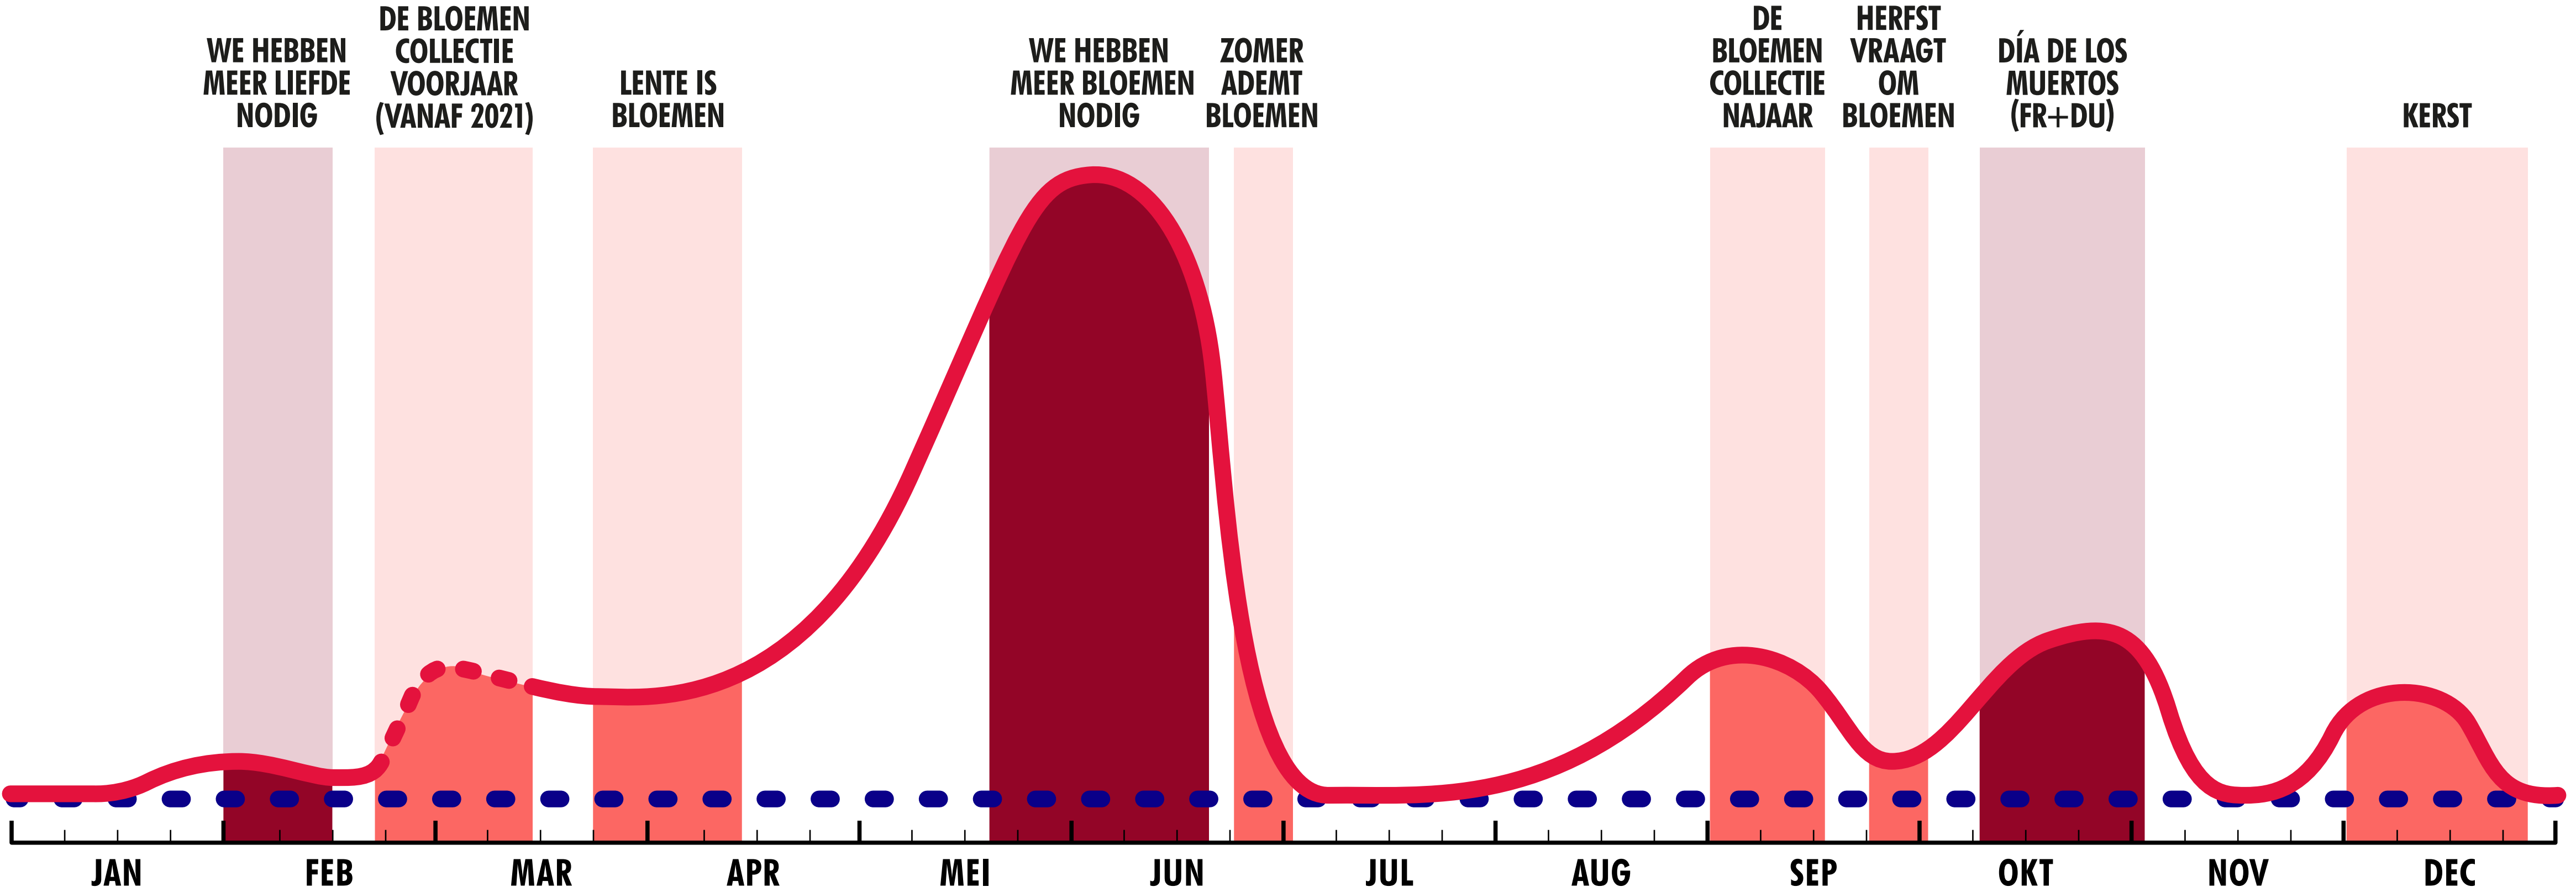

COMMUNICATIEKALENDER 2020 - 2021

LEGENDA

- MOOI WAT PLANTEN DOEN .NL
- MOOI WAT BLOEMEN DOEN .NL
- ALWAYS ON

COMMUNICATIEKALENDER 2020 - 2021

MOOI WAT BLOEMEN DOEN .NL

- LEGENDA**
- = CELEBRATE SEASONS
 - = CONNECTING FRIENDS
 - = ALWAYS ON

COMMUNICATIEKALENDER 2020 - 2021

- LEGENDA**
- = HEALTH & WELL-BEING
 - = INTERIOR
 - = CELEBRATE SEASONS
 - = ALWAYS ON