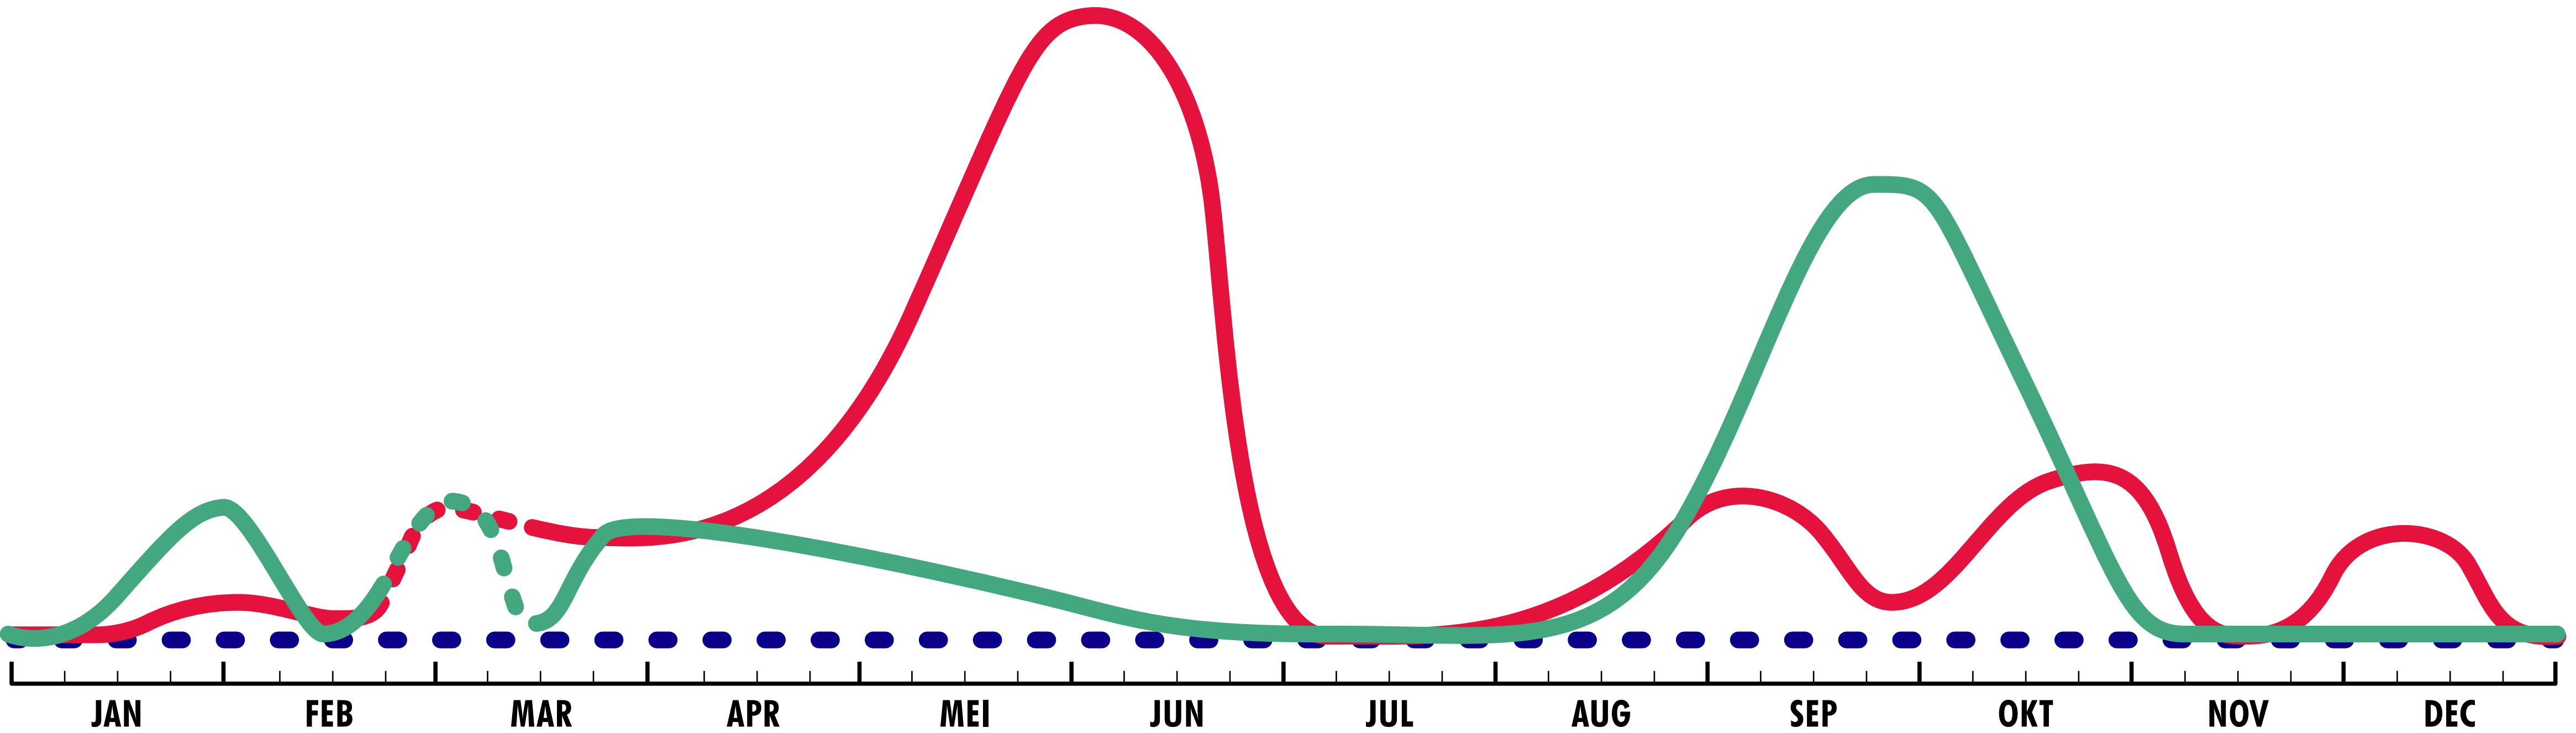

COMMUNICATIEKALENDER 2020 - 2021

LEGENDA

- MOOI WAT PLANTEN DOEN .NL
- MOOI WAT BLOEMEN DOEN .NL
- ALWAYS ON

COMMUNICATIEKALENDER 2020 - 2021

MOOI WAT BLOEMEN DOEN .NL

- LEGENDA**
- = CELEBRATE SEASONS
 - = CONNECTING FRIENDS
 - = ALWAYS ON

COMMUNICATIEKALENDER 2020 - 2021

- LEGENDA**
- = HEALTH & WELL-BEING
 - = INTERIOR
 - = CELEBRATE SEASONS
 - = ALWAYS ON