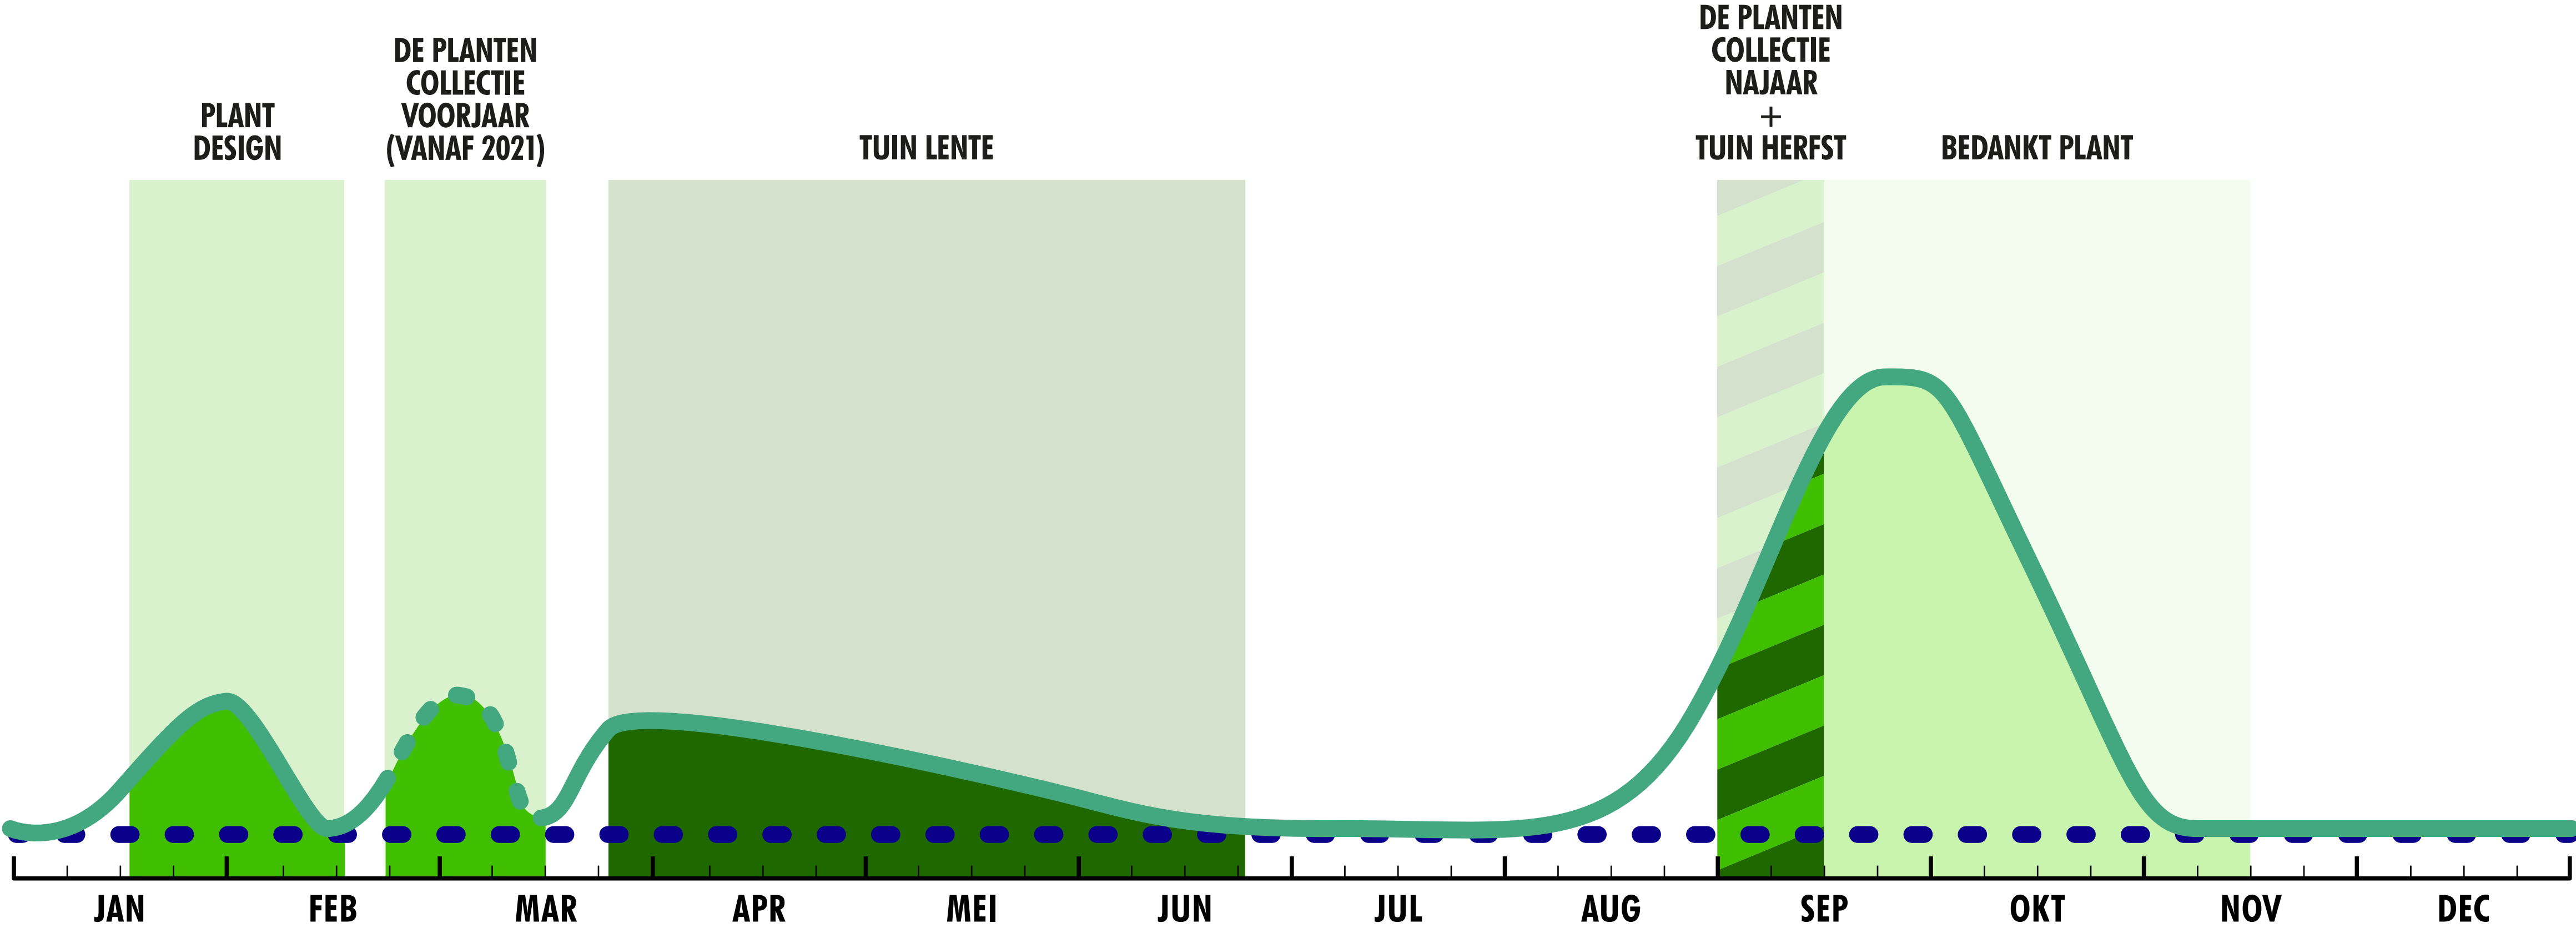

COMMUNICATIEKALENDER 2020 - 2021

LEGENDA

- MOOI WAT PLANTEN DOEN .NL
- MOOI WAT BLOEMEN DOEN .NL
- ALWAYS ON

COMMUNICATIEKALENDER 2020 - 2021

MOOI WAT BLOEMEN DOEN .NL

- LEGENDA**
- = CELEBRATE SEASONS
 - = CONNECTING FRIENDS
 - = ALWAYS ON

COMMUNICATIEKALENDER 2020 - 2021

- LEGENDA**
- = HEALTH & WELL-BEING
 - = INTERIOR
 - = CELEBRATE SEASONS
 - = ALWAYS ON